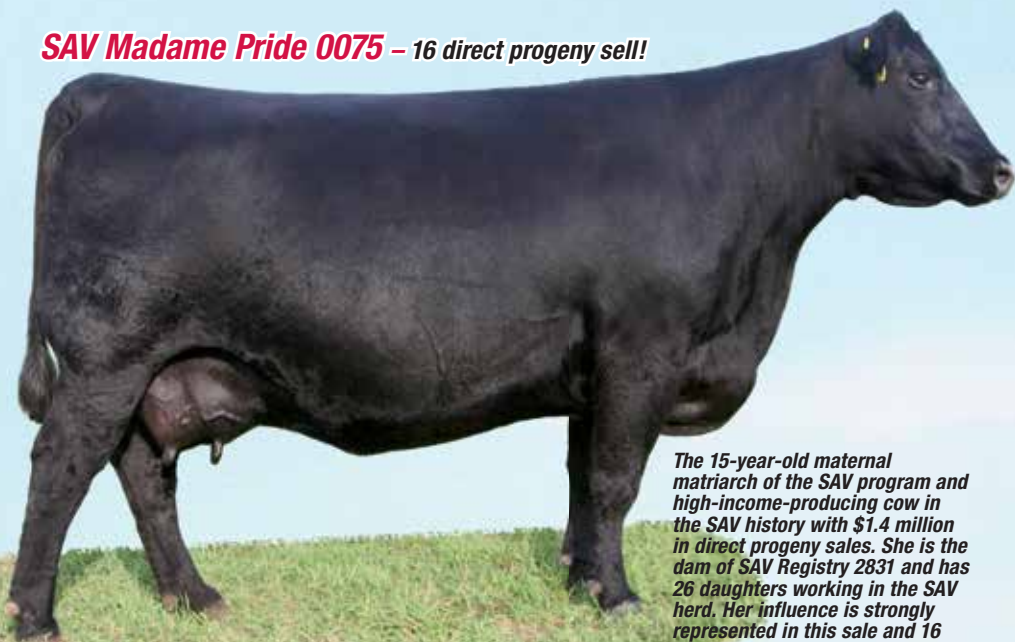

Maternal sister to International.

**SAV Blackcap May 1803**

Her progeny sell!

Flush sister to SAV Angus Valley 1867.

**SAV Emblynette 3301**

13 progeny sell!

Model cow and dam of Hesston & Momentum.

**SAV Blackcap May 5530**

10 progeny sell!

Pathfinder® dam of Priority & Brand Name.

**SAV Madame Pride 5290**

23 progeny sell!

Proven producer that never misses.

**SAV Madame Pride 0075 – 16 direct progeny sell!**

The 15-year-old maternal matriarch of the SAV program and high-income-producing cow in the SAV history with \$1.4 million in direct progeny sales. She is the dam of SAV Registry 2831 and has 26 daughters working in the SAV herd. Her influence is strongly represented in this sale and 16 direct progeny sell!

### 500 BULLS & 200 ANGUS FEMALES SELL!

✓ Free nationwide delivery    ✓ Volume selection    ✓ Affordable to the cowman

**SAV Blackcap May 4136 – 52 direct progeny sell!**

This phenomenal producer has shattered all production records and reigns among the most heralded cows in the Angus breed. She is a major impact, multi-trait leading cow with 42 daughters retained in the SAV herd. Her famous sons include Resource, Renown and Recharge, as well as Heritage, who in turn sired Harvestor. This sale will feature 52 direct sons and daughters – an unprecedented event!