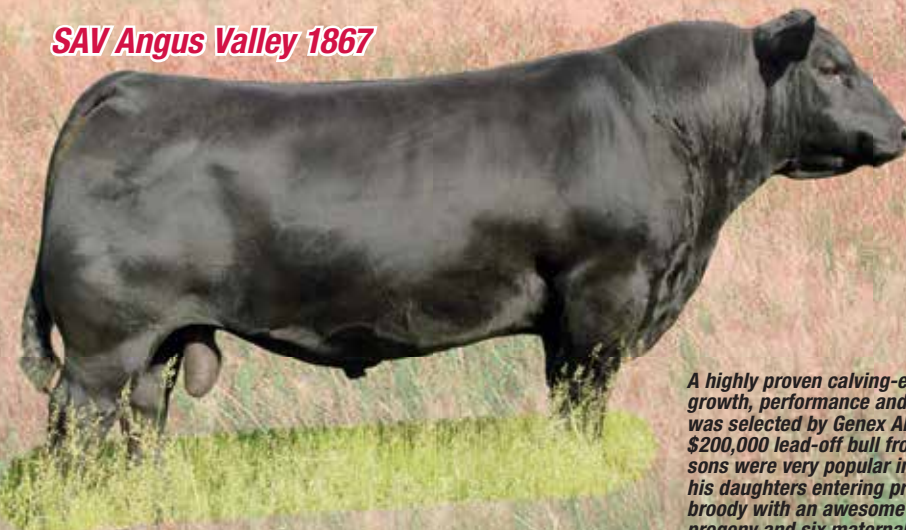

SAV Angus Valley 1867