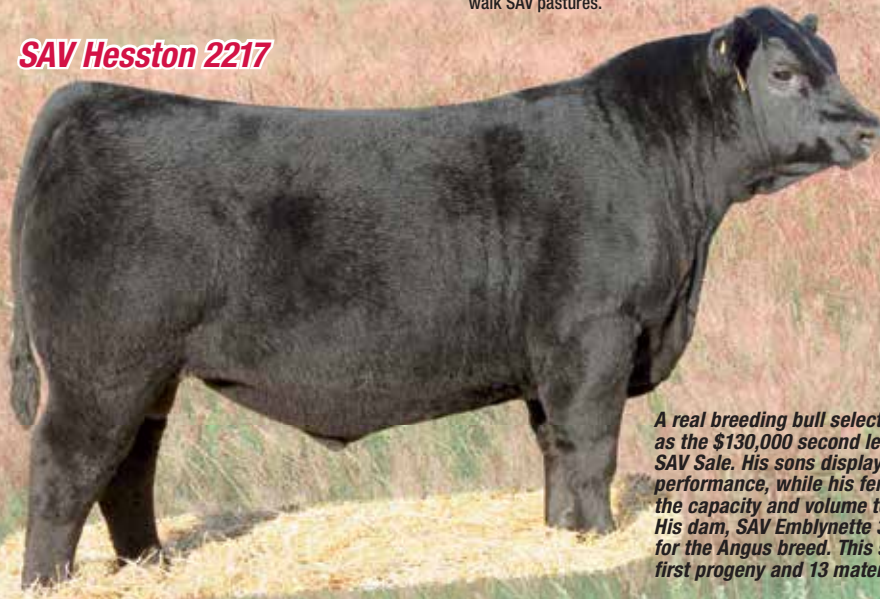

SAV Hesston 2217